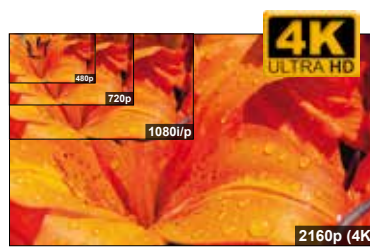

OPTICS / RESOLUTION

- ✓ 4K camera with 12 mega-pixels CMOS image sensor (PX-30)
- ✓ Resolution up to 4K (PX-30)
- ✓ One-touch autofocus
- ✓ Real time transmission of live pictures – at up to 60 fps