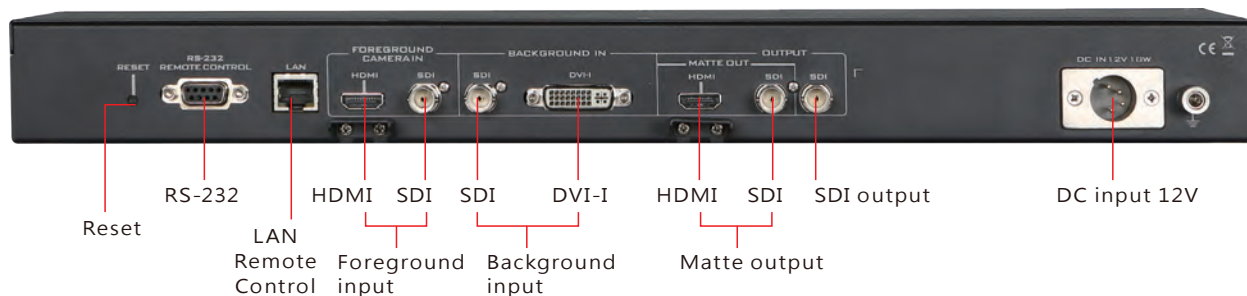

HD/SD Chromakey DVK-300HD

A real-time HD Chroma key and Luma key solution for any live virtual productions.

DVK-300HD is an advanced HD/SD chroma key device. It is easy to operate, and delivers excellent results with minimal user input required.

The device can be controlled locally using a directly attached laptop or remotely over an IP network.

FEATURES

- Support 3G-SDI / 1080P
- Easy operation and control via LAN connection to laptop
- Key noise reduction
- Color spill processing
- Edge control (brightness)
- Post processing – correction of picture parameters (brightness, contrast, saturation) applied on foreground signal after keying processing
- Foreground supports 3G-SDI ,HD/SD SDI , HDMI (1.4)
- Background supports 3G-SDI . HD/SD SDI, DVI-I
- Main output can be 2 SDI output simultaneously and HDMI output
- Matte control to adjust black and white level for a precise chroma key setting or delete the reflective color from foreground
- 1U and 19" rack mount design

REAR PANEL