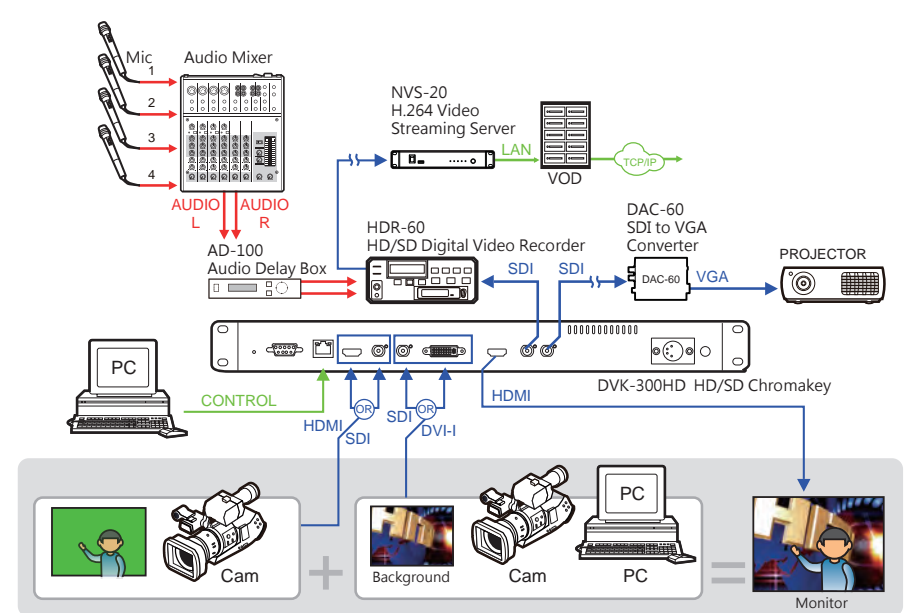

## FEATURES

- Support 3G-SDI / 1080P
- Easy operation and control via LAN connection to laptop
- Key noise reduction
- Color spill processing
- Edge control (brightness)
- Post processing – correction of picture parameters (brightness, contrast, saturation) applied on foreground signal after keying processing
- Foreground supports 3G-SDI ,HD/SD SDI , HDMI (1.4)
- Background supports 3G-SDI . HD/SD SDI, DVI-I
- Main output can be 2 SDI output simultaneously and HDMI output
- Matte control to adjust black and white level for a precise chroma key setting or delete the reflective color from foreground
- 1U and 19" rack mount design

**Laptop utility control and operation**

Very easy to operate GUI

**Shrink & Matte**

Left: (before) an ugly black outline spoils the image; right the model is more naturally rendered against the background.

**Transparent and Solid adjustment**

Adjusts the object transparent level

**SETUP DIAGRAM**

**SPECIFICATION**

Input Interface	Video Camera	1 x BNC connector, 75 Ohm up to 3 GB/s SDI input 1 x HDMI v1.4 connector	Background input	<b>SDI Formats:</b> 576i, 480i (SMPTE 259M-C) 1080i (50/59.94/60) 720p (50/59.94/60) 1080p (25/30) (SMPTE 292M) 1080p (50/59.94/60) (SMPTE 425M) <b>HDMI Formats:</b> •480i, 576i •720p (50/59.94/60) •1080i (50/59.94/60) •1080p (25/30/50/59.94/60)
	Video Background	1 x BNC connector, 75 Ohm up to 3 GB/s SDI input 1 x DVI-I connector for HDMI/DVI/VGA input		
Output interface	Audio	N/A	Audio	N/A
	Video PGM	1 x BNC connector, 75 Ohm for SDI output		Remote control interface
Signal Format	Video PRV	1 x BNC connector, 75 Ohm for SDI output 1 x HDMI v1.4 connector		
		Audio	N/A	
	Camera input	<b>SDI Formats:</b> 576i, 480i (SMPTE 259M-C) 1080i (50/59.94/60) 720p (50/59.94/60) 1080p (25/30) (SMPTE 292M) 1080p (50/59.94/60) (SMPTE 425M) <b>HDMI Formats:</b> •480i, 576i •720p (50/59.94/60) •1080i (50/59.94/60) •1080p (25/30/50/59.94/60)		