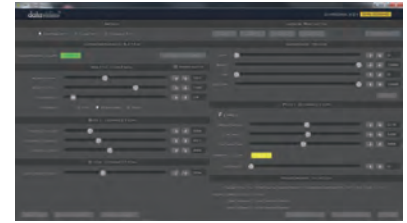

## FEATURES

- Support 3G-SDI / 1080P
- Easy operation and control via LAN connection to laptop
- Key noise reduction
- Color spill processing
- Edge control (brightness)
- Post processing – correction of picture parameters (brightness, contrast, saturation) applied on foreground signal after keying processing
- Foreground supports 3G-SDI ,HD/SD SDI , HDMI (1.4)
- Background supports 3G-SDI . HD/SD SDI, DVI-I
- Main output can be 2 SDI output simultaneously and HDMI output
- Matte control to adjust black and white level for a precise chroma key setting or delete the reflective color from foreground
- 1U and 19" rack mount design

## REAR PANEL

**FUNCTIONS**

**Key edge size adjustment**

Adjusts the background keying area range: Before (left side) and after (right side).

**Remove reflective color from foreground**

Avoid color spill and reflections from the green / blue screen

**Laptop utility control and operation**

Very easy to operate GUI

**Shrink & Matte**

Left: (before) an ugly black outline spoils the image; right the model is more naturally rendered against the background.