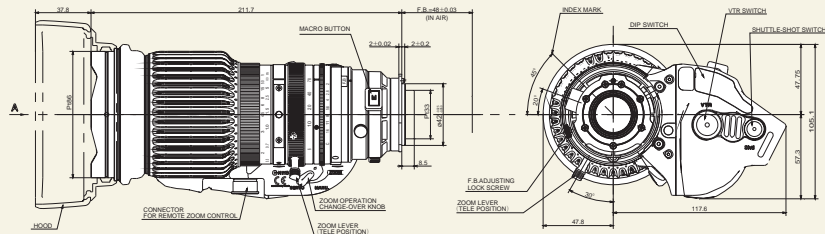

DIMENSION:

YJ13x6B KRS