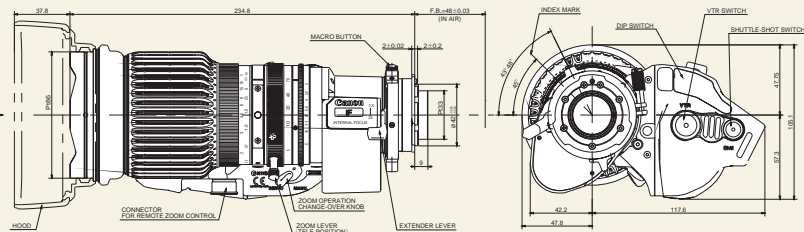

YJ13x6B IRS

North & South America

Canon U.S.A., Inc.
Broadcast and Communications Div. (Headquarters)
65 Challenger Road, Ridgefield Park, NJ 07660
Tel: (201) 807-3300 / (800) 321-4388
Fax: (201) 807-3333
Email: bctv@usa.canon.com
http://www.canonbroadcast.com/

Chicago

Atlanta

Los Angeles

Dallas

Latin America

Tel: (954) 349-6975 Fax: (201) 807-3333

Canada

Canon Canada, Inc.
Broadcast and Communications Div.
6390 Dixie Road
Mississauga, Ontario, L5T 1P7, Canada
Tel: (905) 795-2012 Fax: (905) 795-2140

Europe/Africa/Middle East

Canon Europa N.V.
Broadcast and Communications Div.
Bovenkerkerweg 59-61
1185 XB Amstelveen
Tel: +31(0)20-5458905 Fax: +31(0)20-5458203
Email: tvprod@canon-europe.com
http://www.canon-europe.com/tv-products

Australia

Canon Australia Pty. Ltd.
Optical Products Division
1 Thomas Holt Drive, North Ryde, NSW 2113, Australia
Tel: +61(0)2-9805-2000 Fax: +61(0)2-9805-2444

China

Canon (China) Co., Ltd.
Optical Products Division
15F South Tower, Beijing Kerry Center, 1 Guang Hua Road,
Chao Yang District, 100020, Beijing, China
Tel: (010) 8529-8488 ex 133 Fax: (010) 8529-6606
http://www.canon.com.cn

Asia/Japan

Canon Inc. (Broadcast Equipment Group)
23-10, Kiyohara-Kogyo-Danchi, Utsunomiya-shi,
Tochigi-ken, 321-3298, Japan
Tel: +81(0)28-667-8669 Fax: +81(0)28-667-8672
http://www.canon.com/bctv/

CEV . FR