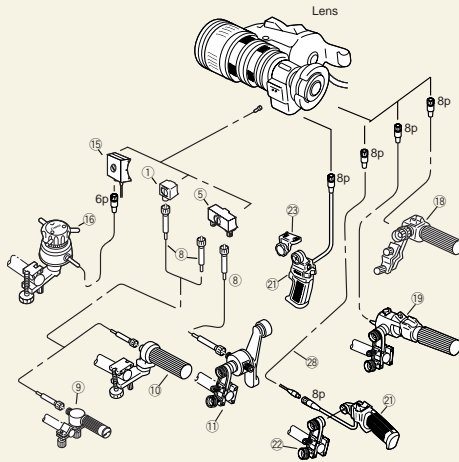

LENS CONTROLLERS

#	Unit	Description	CODE
①	FM-12	Flex Focus Module	1824A012
⑤	FM-70	Flex Dual Module	0002T071
⑧	FC-40	Flex Cable	1824A010
⑨	FFC-15	Flex Focus Controller	1824A024
⑩	FFC-200	Flex Focus Controller	1824A014
⑪	FZC-100	Flex Zoom Controller	1824A021
⑮	FPM-77	Focus Positional Servo Module	1824A020
⑯	FPD-400	Focus Positional Demand	1824A018
⑱	ZSD-15M II	Zoom Demand	1824A071
⑲	ZSD-300M	Zoom Demand	1824A067
⑳	ZSG-200M	Zoom Servo Grip	1824A069
㉑	CR-10	Clamper	1824A007
㉒	GA-70	Grip Adapter	0018T531
㉓	EC-80	Zoom Extension Cable (8P)	1824A009

OPTICAL ACCESSORIES

YJ13x6B KRS
YJ13x6B IRS

1. Standard Composition:
2. Lens
   - Hood Unit (Hood Cap, Rubber Hood.)
   - Dust Cap.
   - Operational Manual.

MODEL	CODE
UV / 105mmP1	1823A022
Sky / 105mmP1	1823A023
Crs / 105mmP1	1823A024
Sny / 105mmP1	1823A025
Snw / 105mmP1	1823A027
ND8 / 105mmP1	1823A026
Sft / 105mmP1	1823A020
PL / 105mmP1	1823A028