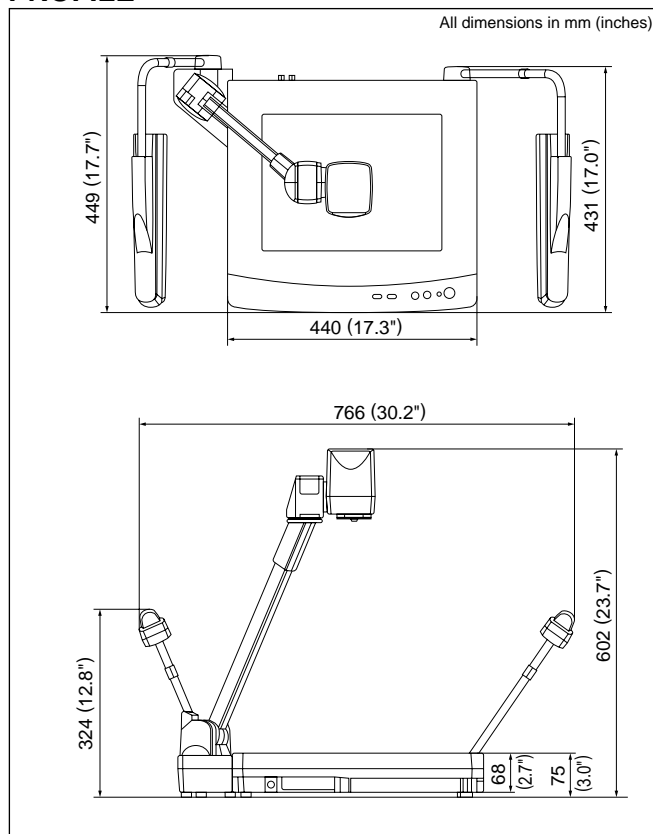

VISUAL PRESENTER EV-4450AF

SPECIFICATIONS

Image pick-up device	1/3" IT CCD 480,000 pixels
Resolution (Horizontal)	More than 470TV lines
S/N ratio	More than 48dB
Lens : Zooming	18x zoom
: F No	2.1-2.4
: f (mm)	4.7-84.6
Close-up lens	Built-in (one-touch flip on-off)
Shooting area (VxH)	420x310mm - 26x20mm (16.5"x12.2"-1.0"x0.8")
Head rotation (front-rear)	Built-in (245°)
Iris	Auto (with level adjustment)
Zooming	Powered
Electronic zooming	Provided
Focusing	Auto focus/Powered focus
White balance	Auto/Push-set
Nega./Posi. conversion	Provided
Color/B&W selection	Provided
Edge enhancement	Provided
Enlargement of the image	Yes (Image from internal camera only)
Scroll	Yes (Image from internal camera only)
On screen display	Provided
Sync. system	Internal/External (Horizontal & Vertical)
Input selection	Internal/AV1/AV2
Composite video output	2 (One each of BNC & RCA connectors)
S-Video output	1 (Mini DIN 4 pin connector)
Audio output	Stereo (RCA connectors)
Microphone input	Provided
Composite video input	x2
S-Video input	x2
Audio input	x2 (stereo)
Upper lighting unit	Built-in (6W x2)
Baselight	Built-in
Wireless (IR) remote control	Supplied
Mouse control	Supplied
Communication	RS-232C
Flat stage	Provided
Carrying handle	Built-in
Weight	10 kgs (22.1lbs)
Power source	AC100-240V 50Hz
Power consumption	0.4A-0.3A

PROFILE

Note : Dimensions and weight are approximate.
Design and specifications are subject to change without prior notice.

ELMO ELMO CO., LTD.

Additional technical information is available from any of the following subsidiary companies;

ELMO (Europe) G.m.b.H.
Neanderstr 18,
40233 Düsseldorf, Germany
Tel. 0211-376051-53 Fax. 0211-376630
E-mail:elmo@elmo.de
Web:http://www.elmo.de

ELMO Mfg. Corp.
1478 Old Country Road,
Plainview, NY 11803-5034, U.S.A.
Tel. 516-501-1400 Fax. 516-501-0429
E-mail:elmo@elmousa.com
Web:http://www.elmousa.com

ELMO Canada Mfg. Corp.
44 West Drive, Brampton,
Ontario, L6T 3T6, Canada
Tel. 905-453-7880 Fax. 905-453-2391
E-mail:info@elmocanada.com
Web:http://www.elmocanada.com

6-14, Meizen-cho, Mizuho-ku,
Nagoya, 467-8567, Japan
E-Mail:foreign-div@elmo.co.jp